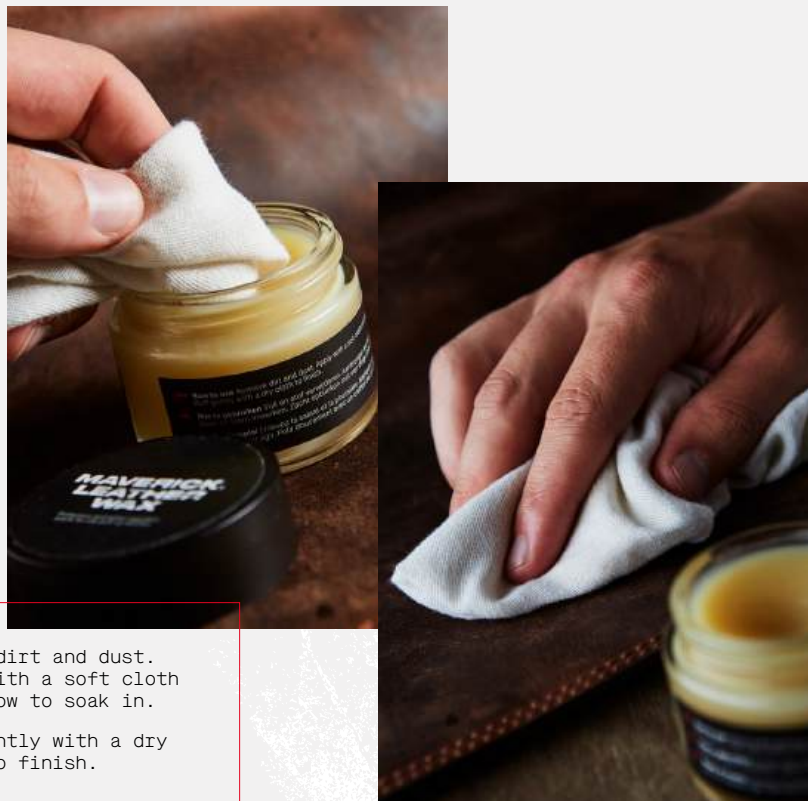

MAV-LC-905-00

- 01 / Remove dirt and dust. Apply with a soft cloth and allow to soak in.
- 02 / Buff gently with a dry cloth to finish.